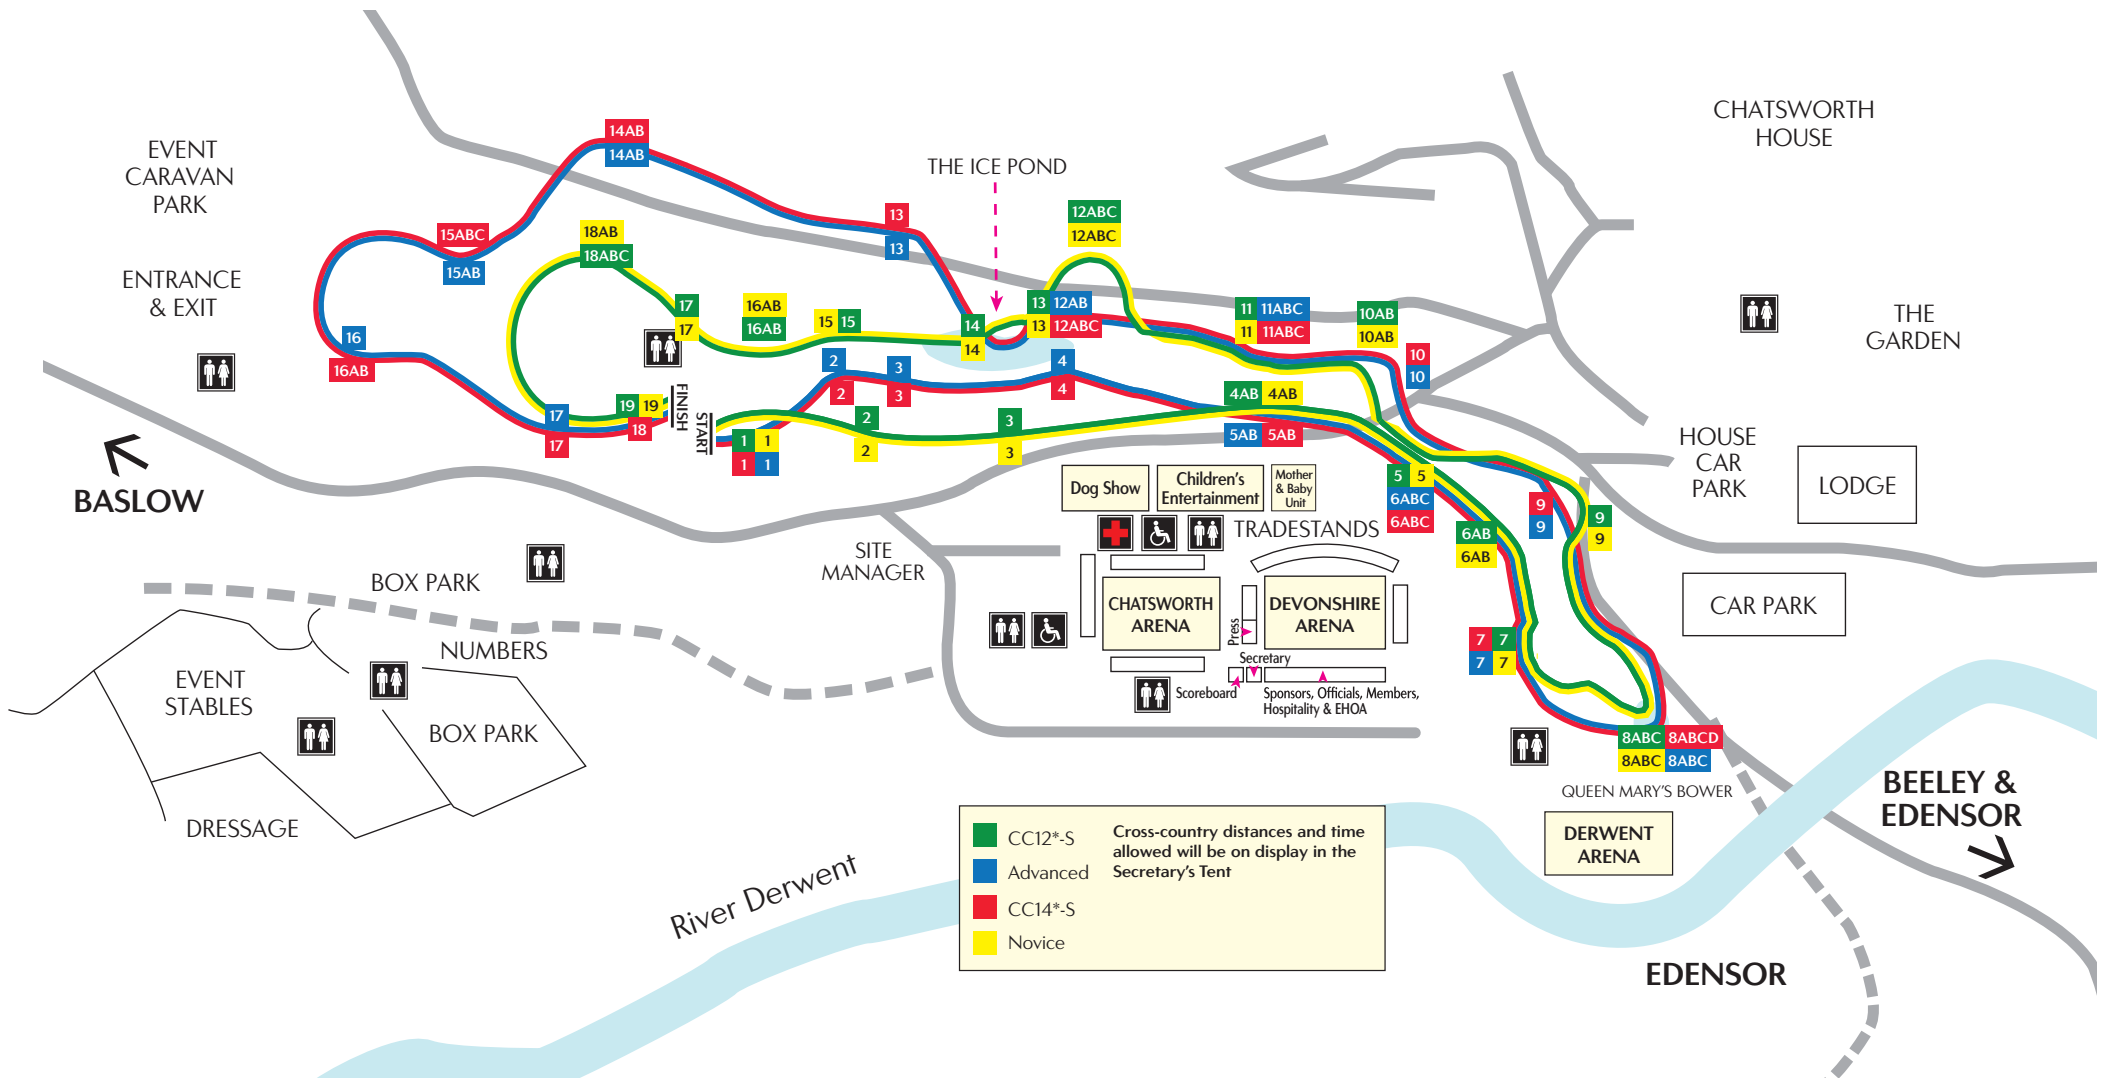

## Bank

Cash and banking facilities can be found next to the scoreboard.

## First Aid

St John Ambulance is located above the road behind the trade stands and Chatsworth Arena.

## Loos

Located as shown on the map.

## Event Mobility

Event Mobility are based at the north end of the Chatsworth Arena where electric scooters are available for hire during the event.